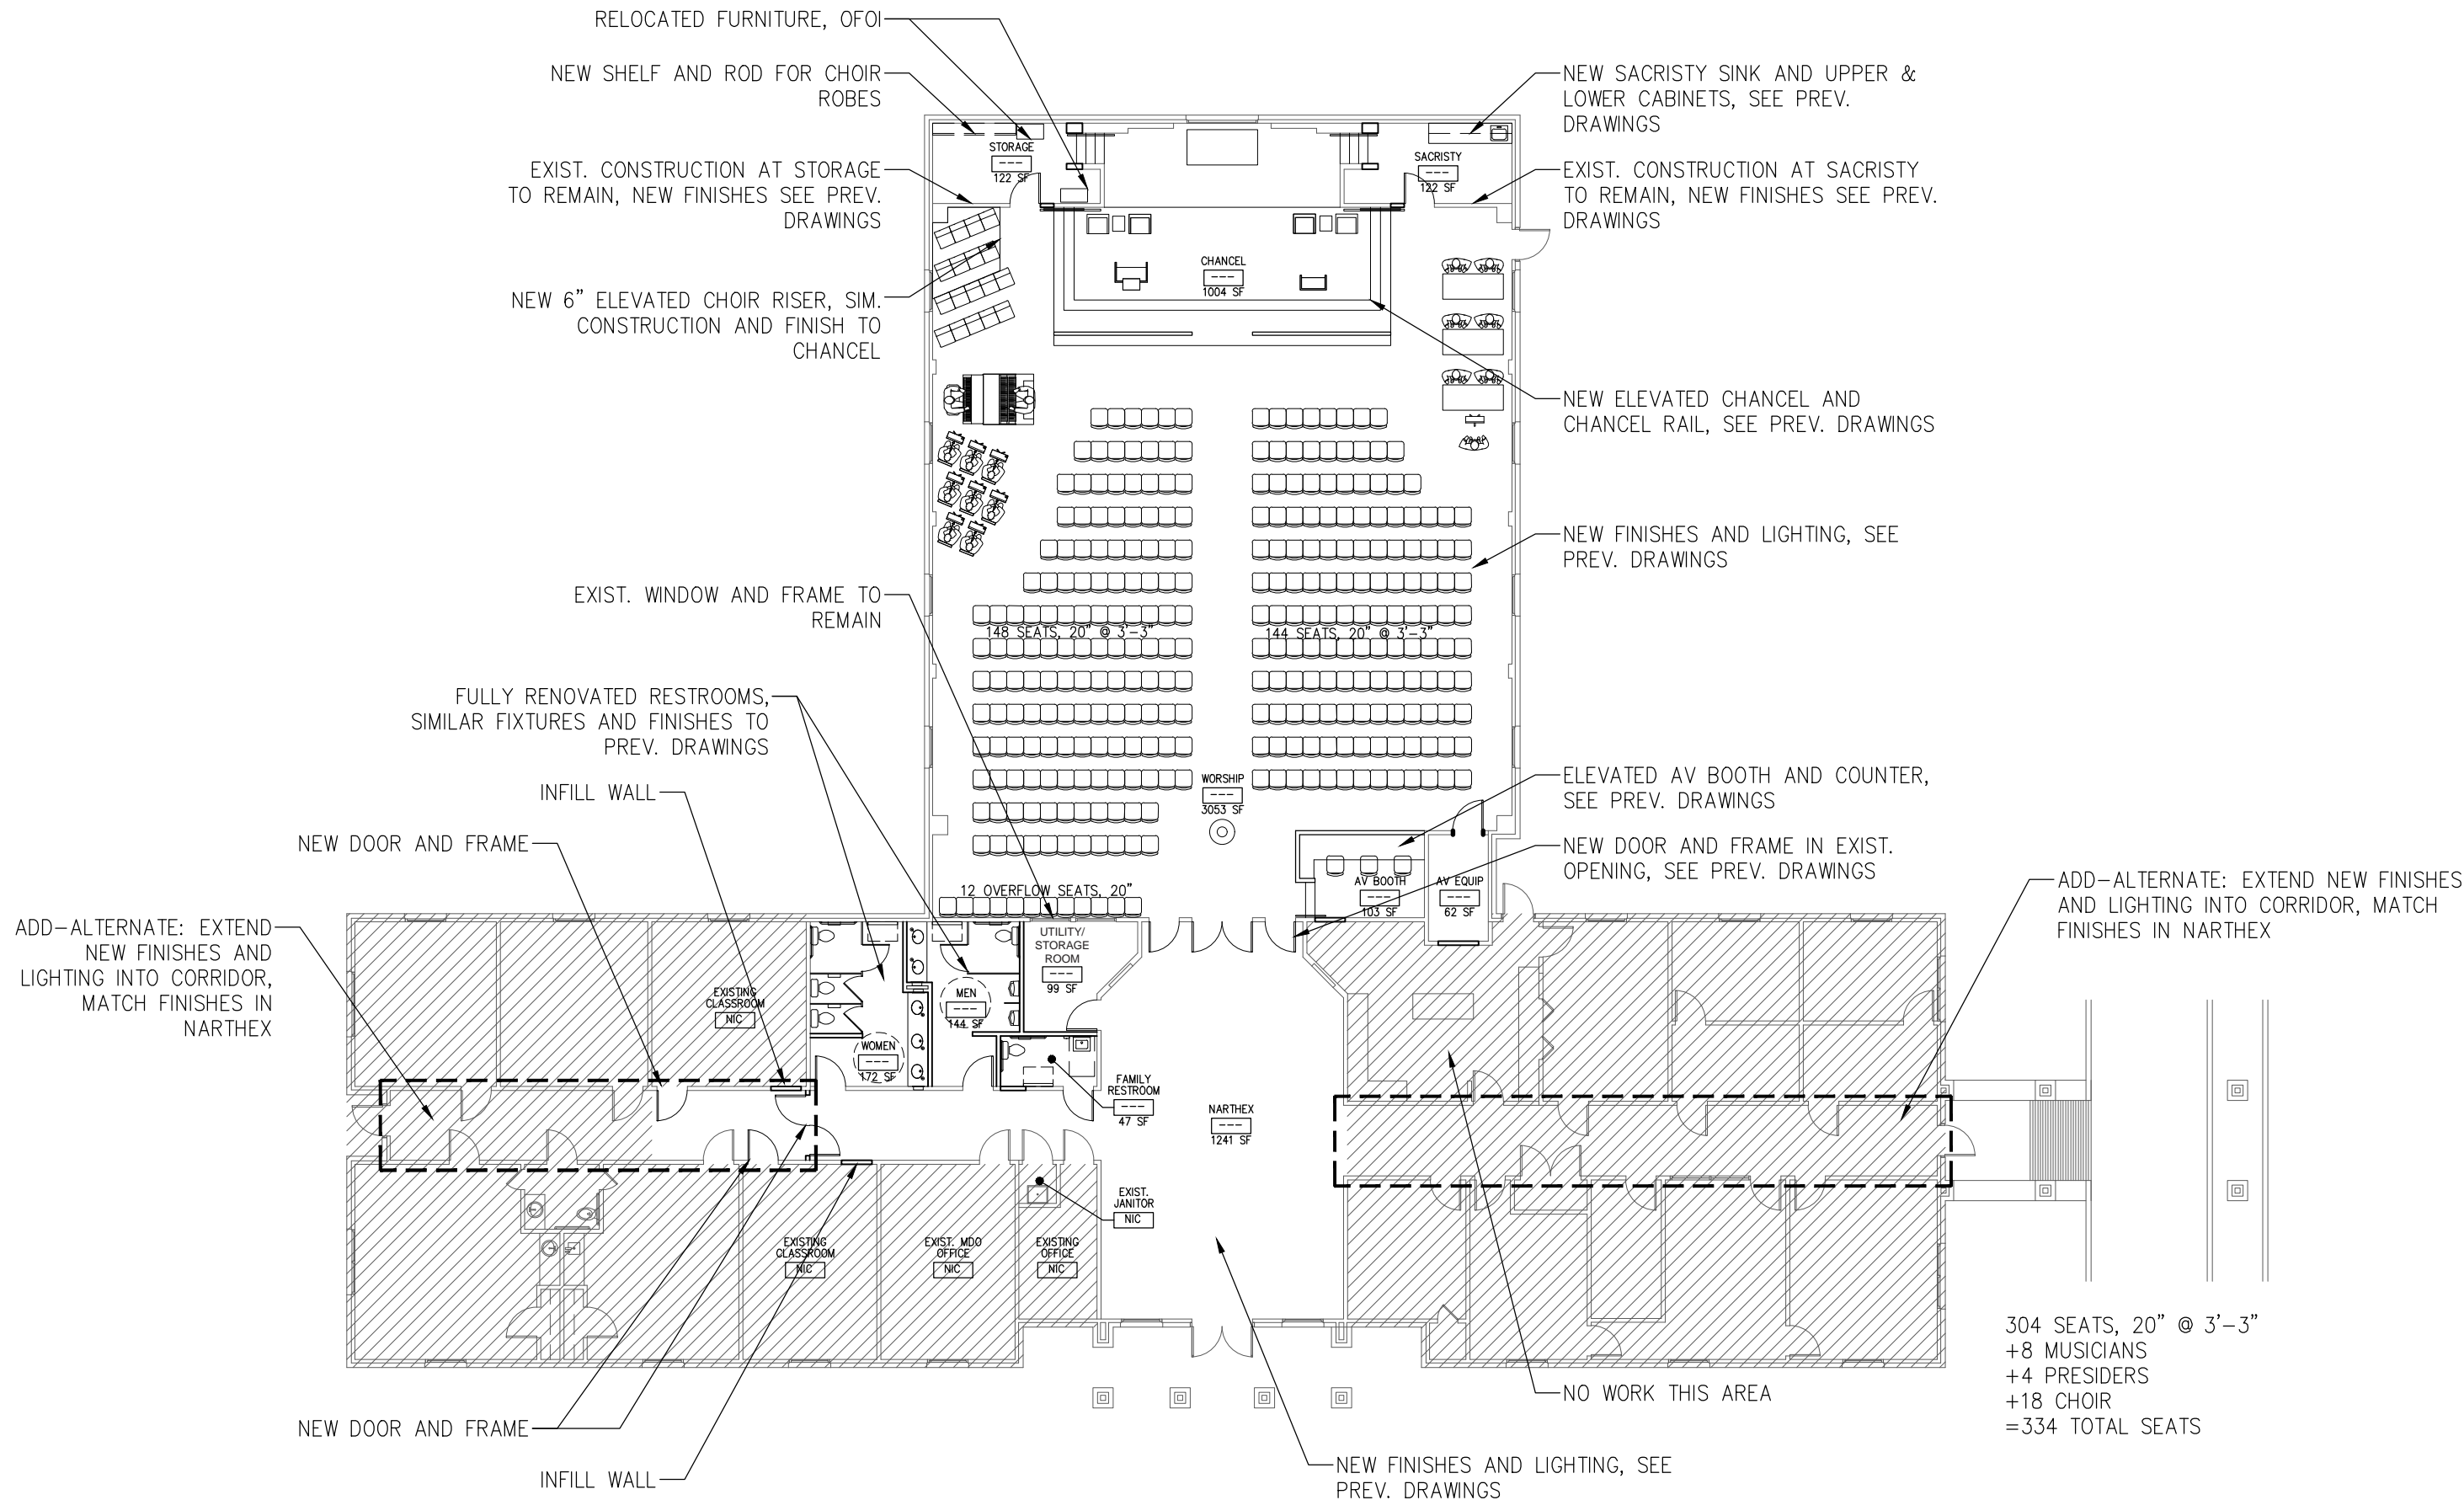

EPIPHANY LUTHERAN CHURCH

**WORSHIP
RENOVATION**

PEARLAND, TX
Date 08/25/2023

VIEW FROM WORSHIP ENTRY
PEARLAND, TX

VIEW OF WORSHIP ENTRY
PEARLAND, TX

VIEW FROM WORSHIP ENTRY
PEARLAND, TX

Thanks.